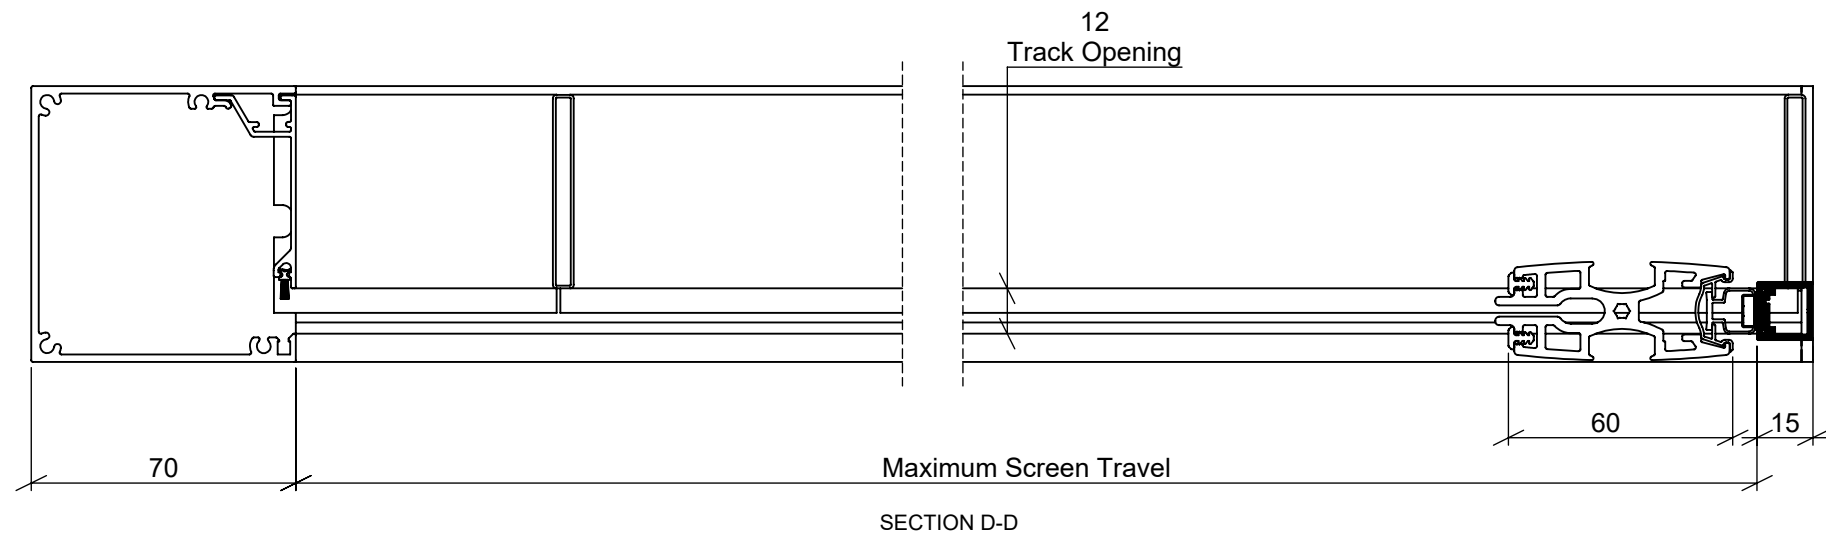

Custom Stop Location

Maximum Screen Travel

Magnet Adapter

8mm Magnet Adapter Custom Stop Location Only

SCC-264
Jamb Magnet

FRC-470
Jamb Magnet Mount

15mm Magnet Adapter Maximum Screen Travel or Custom Stop Location

Must be installed on maximum travel systems to prevent damage

SCC-264
Jamb Magnet

FRC-513
Jamb Magnet Mount