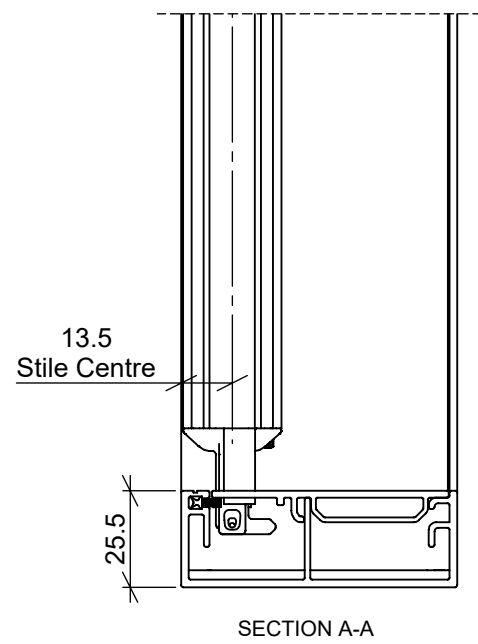

Custom Stop Location

Maximum Screen Travel

Magnet Adapter

8mm Magnet Adapter Custom Stop Location Only

SCC-264
Jamb Magnet

FRC-470
Jamb Magnet Mount

15mm Magnet Adapter Maximum Screen Travel or Custom Stop Location

Must be installed on maximum travel systems to prevent damage

SCC-264
Jamb Magnet

FRC-513
Jamb Magnet Mount