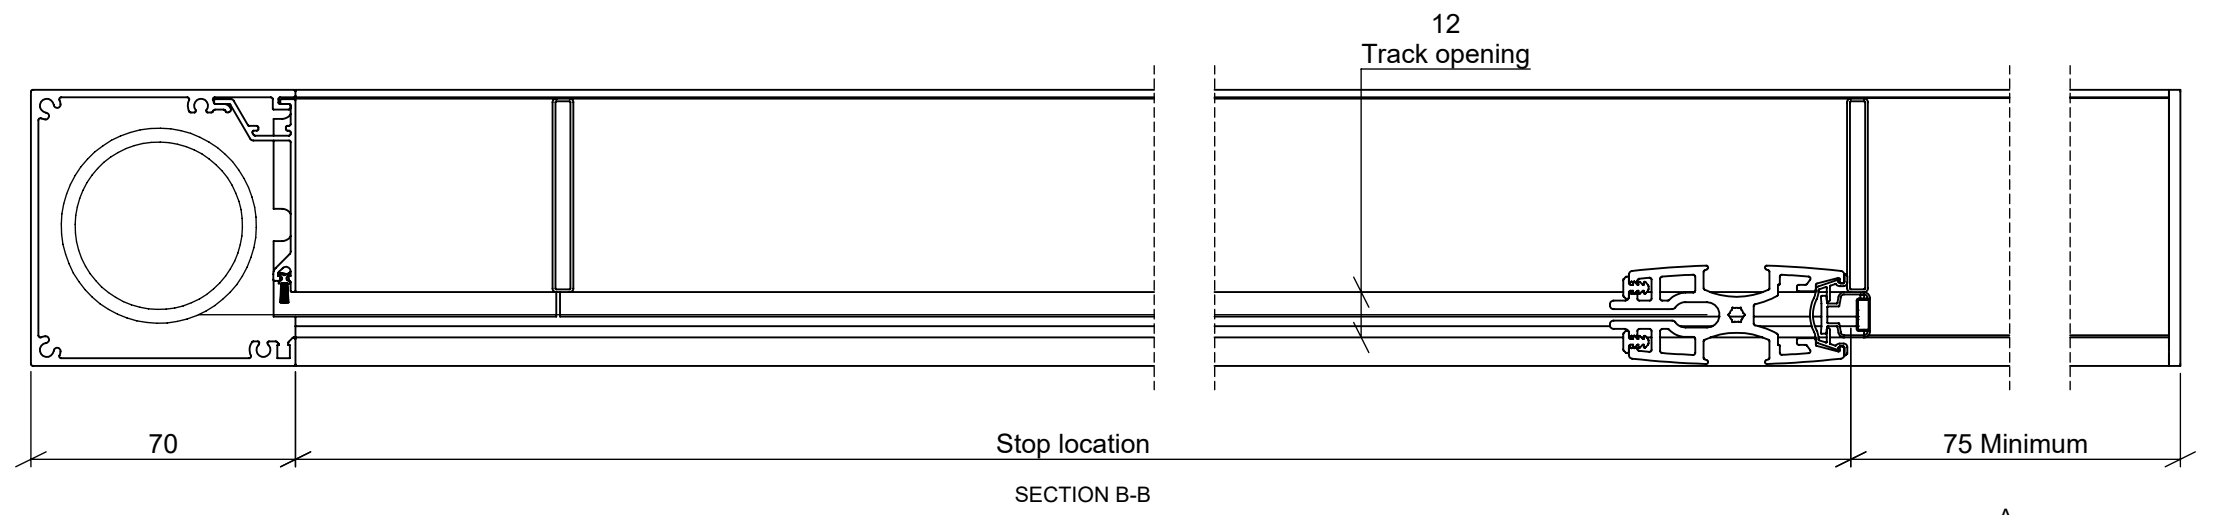

Custom Stop Location

Maximum Screen Travel

Magnet Adapter

8mm Magnet Adapter Custom Stop Location Only

SCC-264
Jamb Magnet

FRC-470
Jamb Magnet Mount

15mm Magnet Adapter Maximum Screen Travel or Custom Stop Location

Must be installed on maximum travel systems to prevent damage

SCC-264
Jamb Magnet

FRC-513
Jamb Magnet Mount