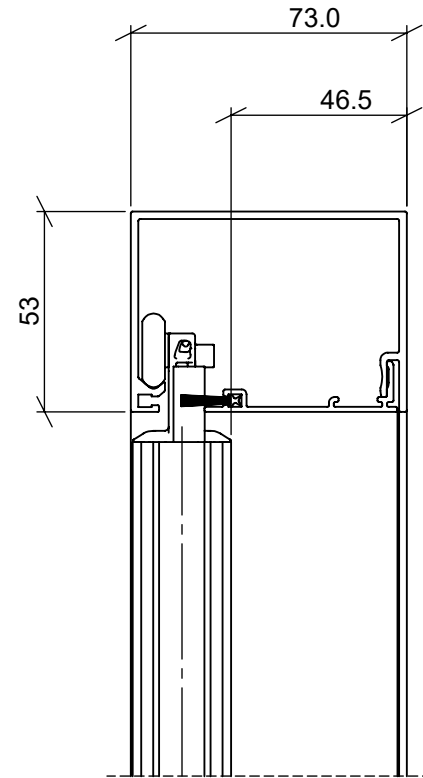

Custom Stop Location

Maximum Screen Travel

Magnet Adapter

8mm Magnet Adapter Custom Stop Location Only

SCC-264
Jamb Magnet

FRC-470
Jamb Magnet Mount

15mm Magnet Adapter Maximum Screen Travel or Custom Stop Location

Must be installed on maximum travel systems to prevent damage

SCC-264
Jamb Magnet

FRC-513
Jamb Magnet Mount