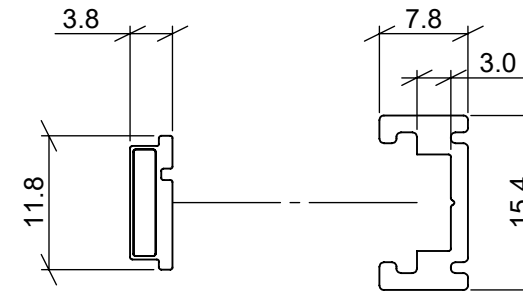

Custom Stop Location

Maximum Screen Travel

Magnet Adapter

8mm Magnet Adapter Custom Stop Location Only

SCC-264
Jamb Magnet

FRC-470
Jamb Magnet Mount

15mm Magnet Adapter Maximum Screen Travel or Custom Stop Location

Must be installed on maximum travel systems to prevent damage

SCC-264
Jamb Magnet

FRC-513
Jamb Magnet Mount