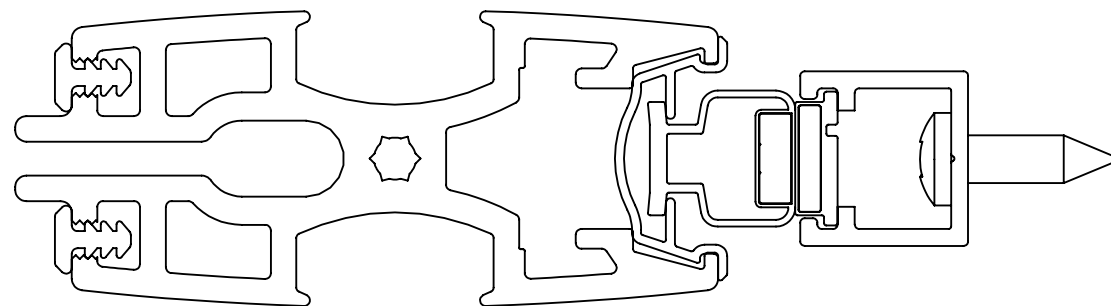

Custom Stop Location

Maximum Screen Travel

Magnet Adapter

8mm Magnet Adapter Custom Stop Location Only

SCC-264
Jamb Magnet

FRC-470
Jamb Magnet Mount

15mm Magnet Adapter Maximum Screen Travel or Custom Stop Location

Must be installed on maximum travel systems to prevent damage

SCC-264
Jamb Magnet

FRC-513
Jamb Magnet Mount