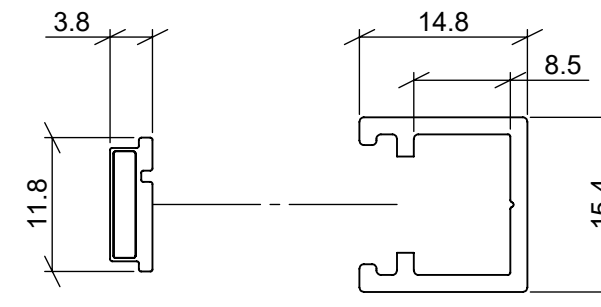

Custom Stop Location

Maximum Screen Travel

Magnet Adapter

8mm Magnet Adapter Custom Stop Location Only

SCC-264
Jamb Magnet

FRC-470
Jamb Magnet Mount

15mm Magnet Adapter Maximum Screen Travel or Custom Stop Location

Must be installed on maximum travel systems to prevent damage

SCC-264
Jamb Magnet

FRC-513
Jamb Magnet Mount