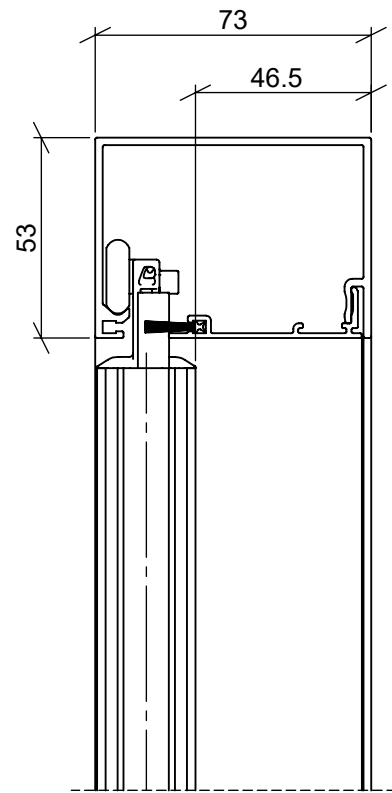

Custom Stop Location

Maximum Screen Travel

Magnet Adapter

8mm Magnet Adapter Custom Stop Location Only

SCC-264
Jamb Magnet

FRC-470
Jamb Magnet Mount

15mm Magnet Adapter Maximum Screen Travel or Custom Stop Location