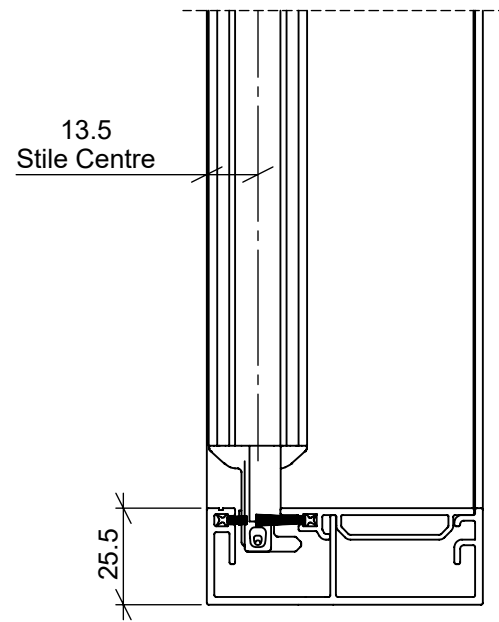

Custom Stop Location

Maximum Screen Travel

Magnet Adapter

8mm Magnet Adapter Custom Stop Location Only

SCC-264
Jamb Magnet

FRC-470
Jamb Magnet Mount

15mm Magnet Adapter Maximum Screen Travel or Custom Stop Location

Must be installed on maximum travel systems to prevent damage

SCC-264
Jamb Magnet

FRC-513
Jamb Magnet Mount