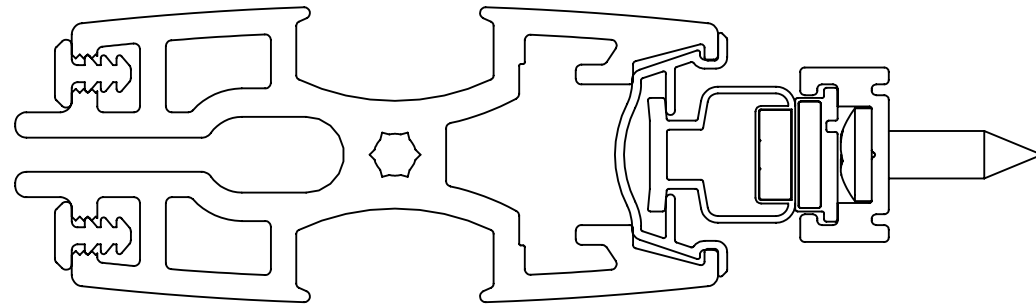

Custom Stop Location

Maximum Screen Travel

Magnet Adapter

8mm Magnet Adapter Custom Stop Location Only

SCC-264
Jamb Magnet

FRC-470
Jamb Magnet Mount

15mm Magnet Adapter Maximum Screen Travel or Custom Stop Location

Must be installed on maximum travel systems to prevent damage

SCC-264
Jamb Magnet

FRC-513
Jamb Magnet Mount