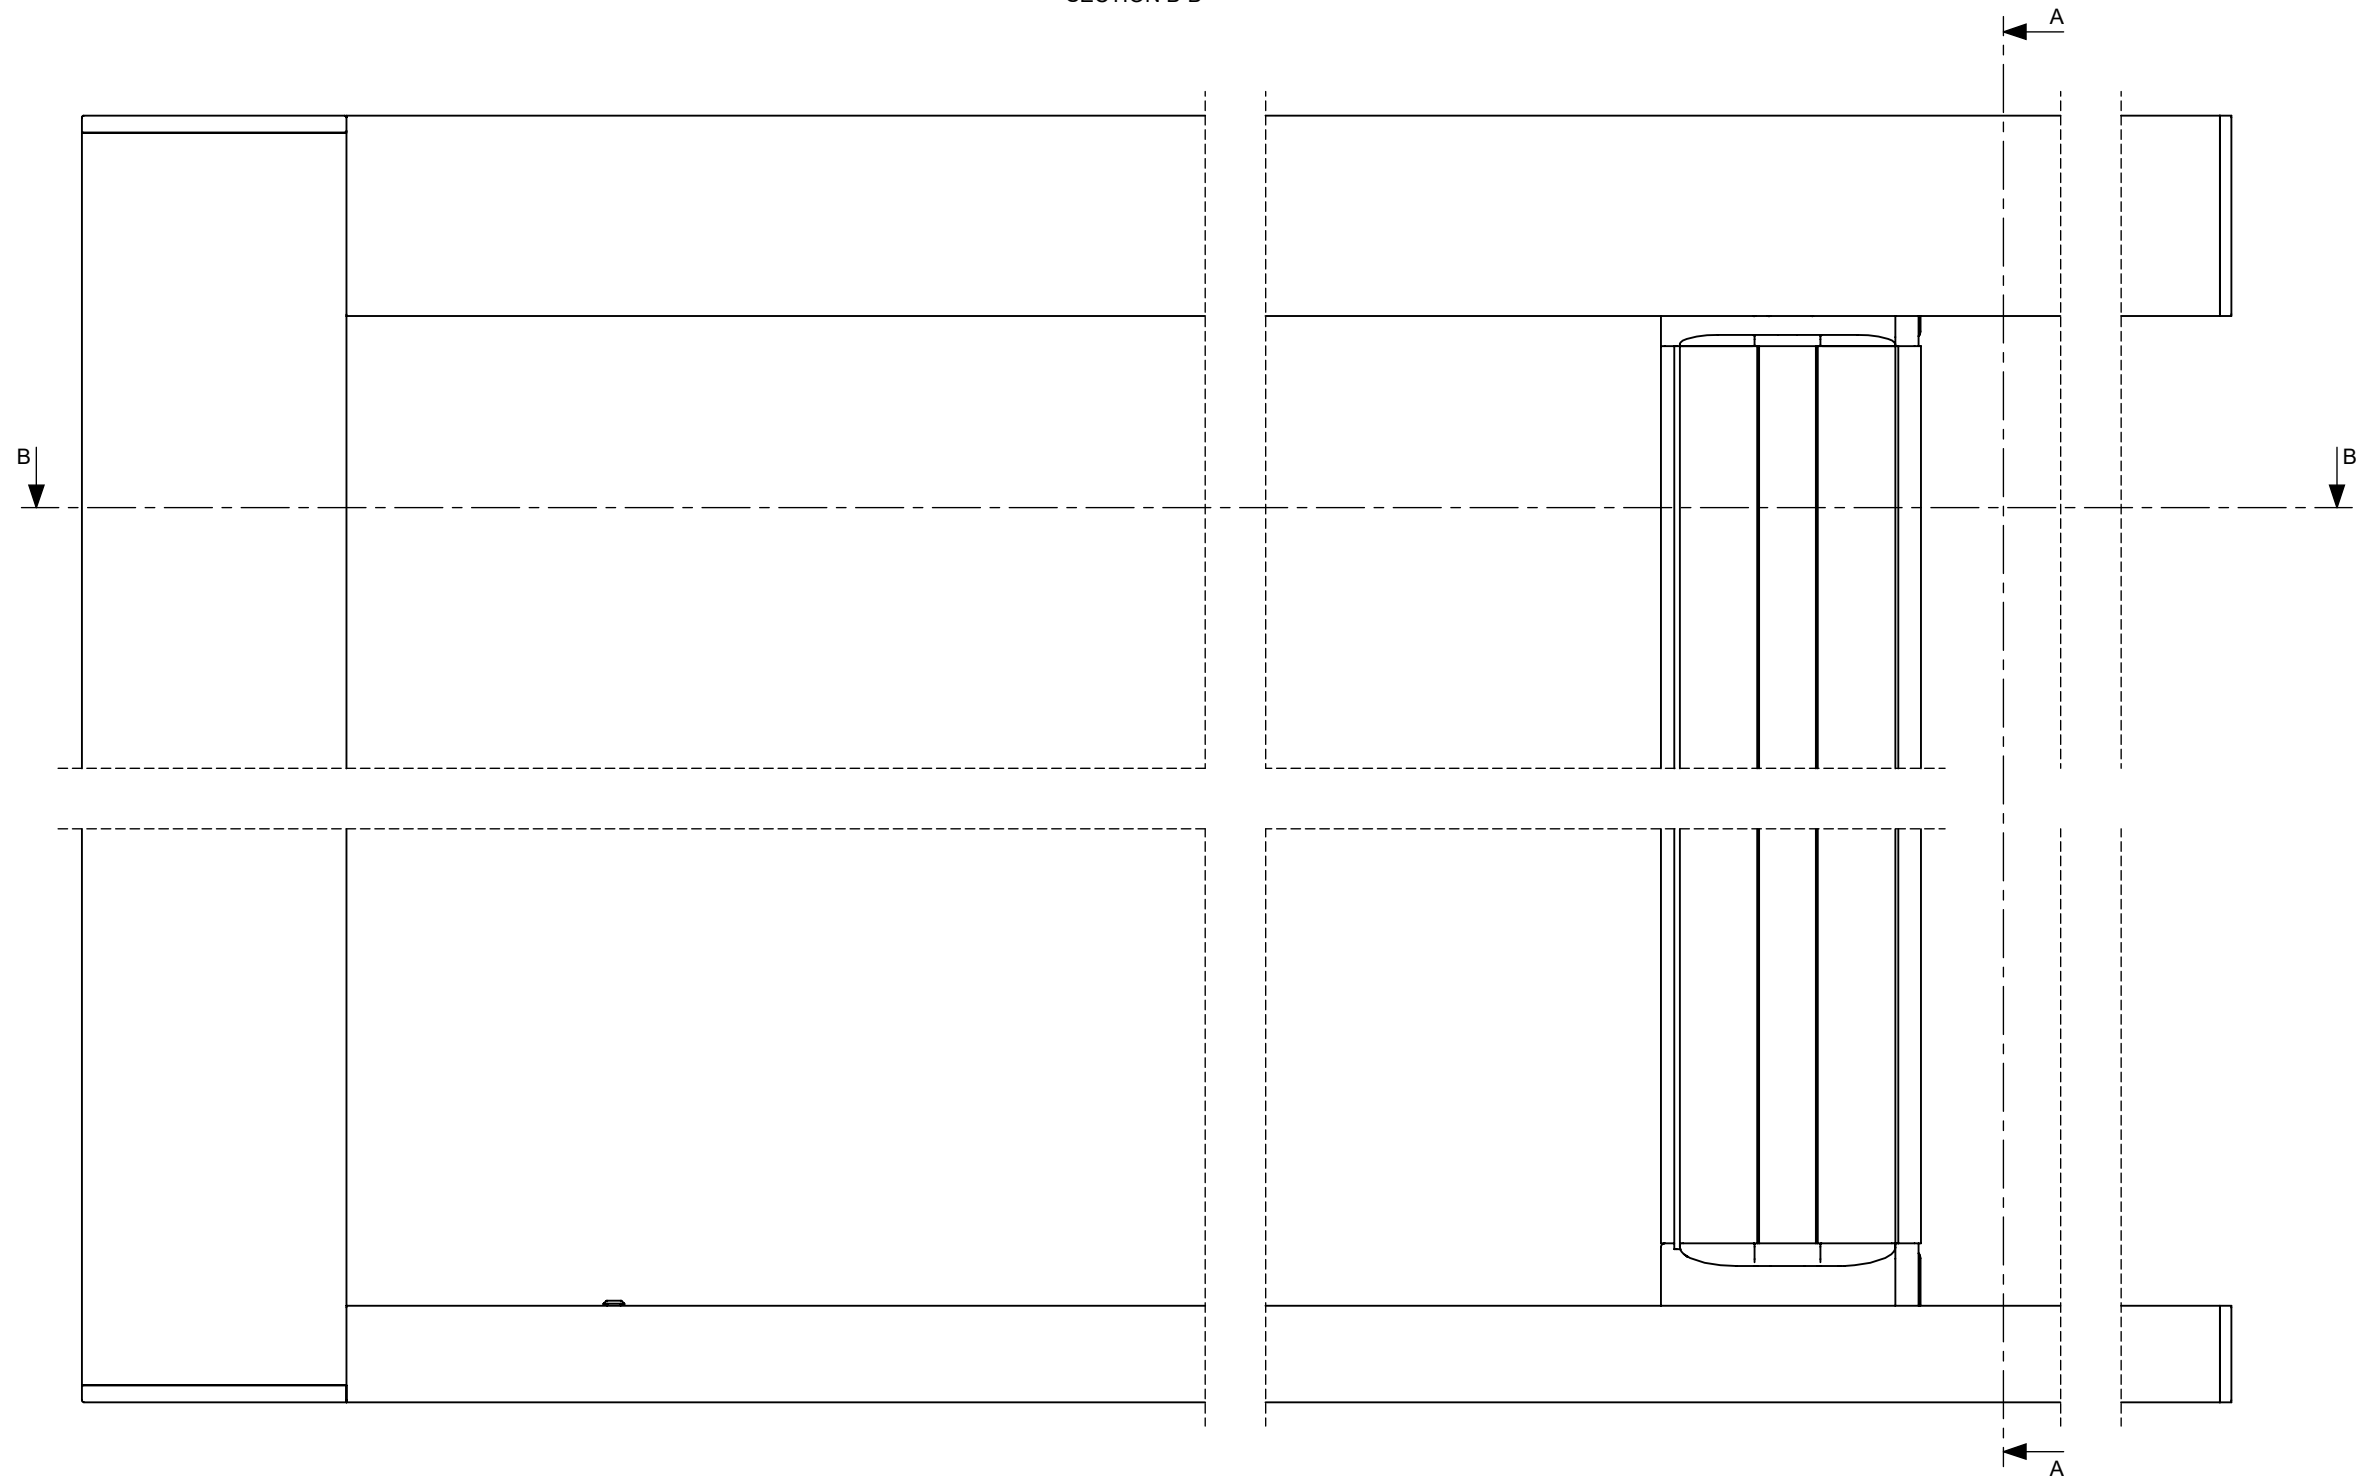

Custom Stop Location

Maximum Screen Travel

Magnet Adapter

8mm Magnet Adapter Custom Stop Location Only

SCC-264
Jamb Magnet

FRC-470
Jamb Magnet Mount

15mm Magnet Adapter Maximum Screen Travel or Custom Stop Location

Must be installed on maximum travel systems to prevent damage

SCC-264
Jamb Magnet

FRC-513
Jamb Magnet Mount