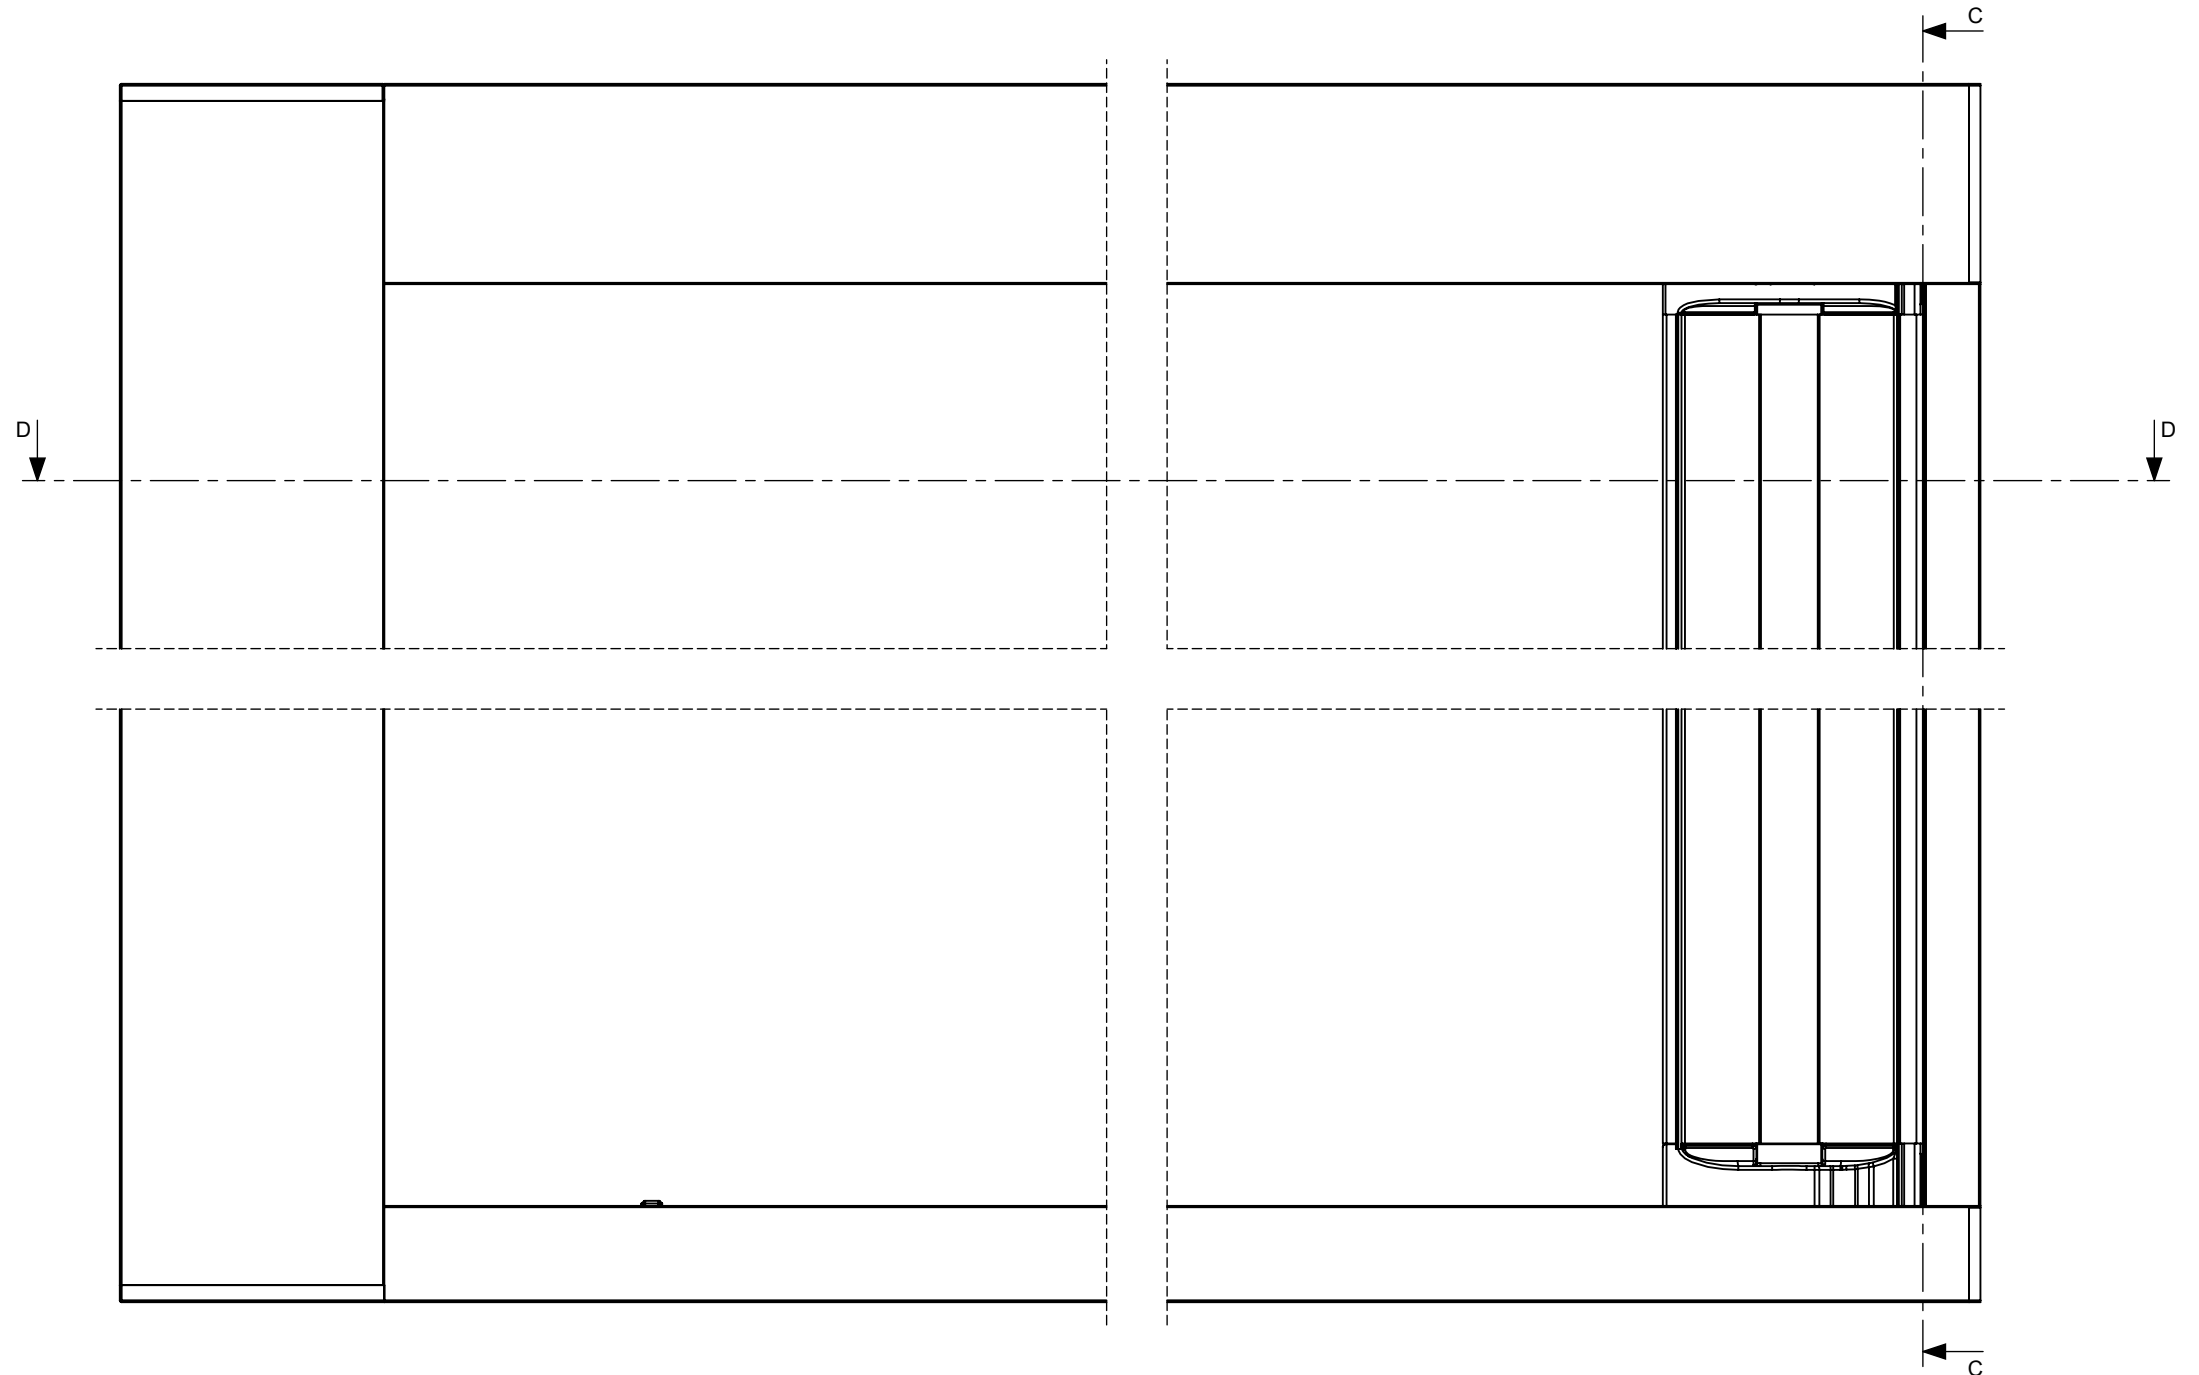

Custom Stop Location

Maximum Screen Travel

Magnet Adapter

8mm Magnet Adapter Custom Stop Location Only

SCC-264
Jamb Magnet

FRC-470
Jamb Magnet Mount

15mm Magnet Adapter Maximum Screen Travel or Custom Stop Location

Must be installed on maximum travel systems to prevent damage

SCC-264
Jamb Magnet

FRC-513
Jamb Magnet Mount