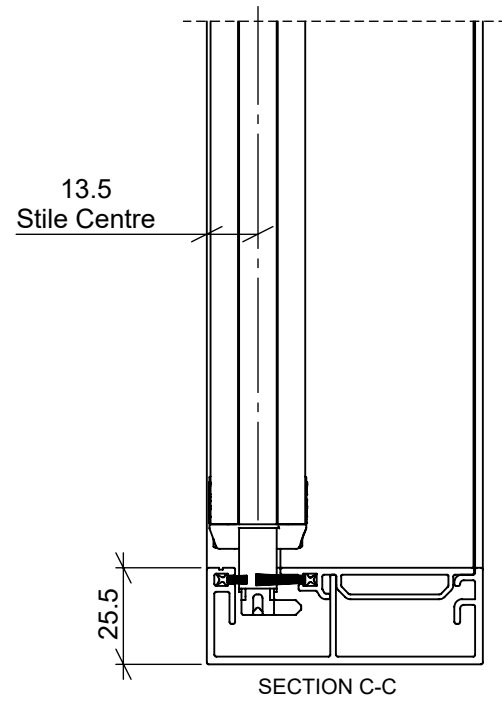

# Custom Stop Location

SECTION A-A

# Maximum Screen Travel

## 8mm Magnet Adapter