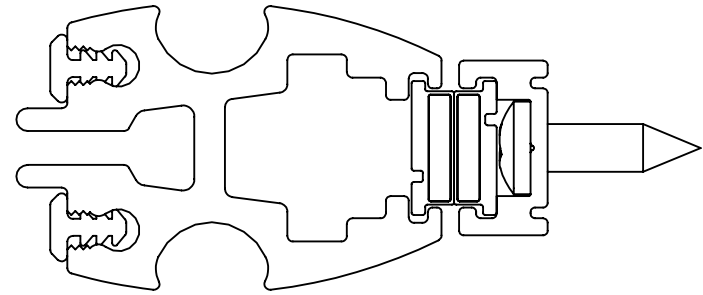

# Custom Stop Location

SECTION A-A

# Maximum Screen Travel

## 8mm Magnet Adapter

## 15mm Magnet Adapter

For maximum travel screens a magnet adapter must be installed to prevent cable damage.  
For screens with a custom stop location, a magnet adapter is an optional but recommended component.