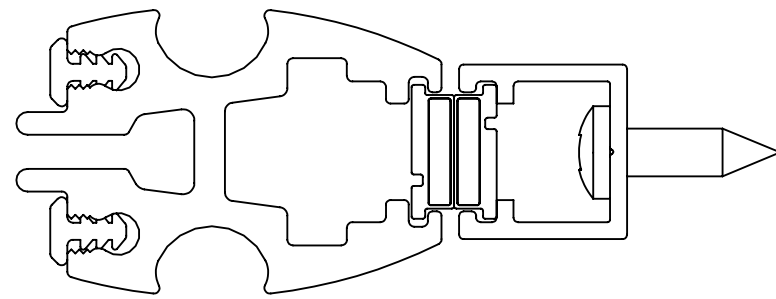

# Custom Stop Location

SECTION A-A

# Maximum Screen Travel

## 15mm Magnet Adapter

For maximum travel screens a magnet adapter must be installed to prevent cable damage.  
For screens with a custom stop location, a magnet adapter is an optional but recommended component.